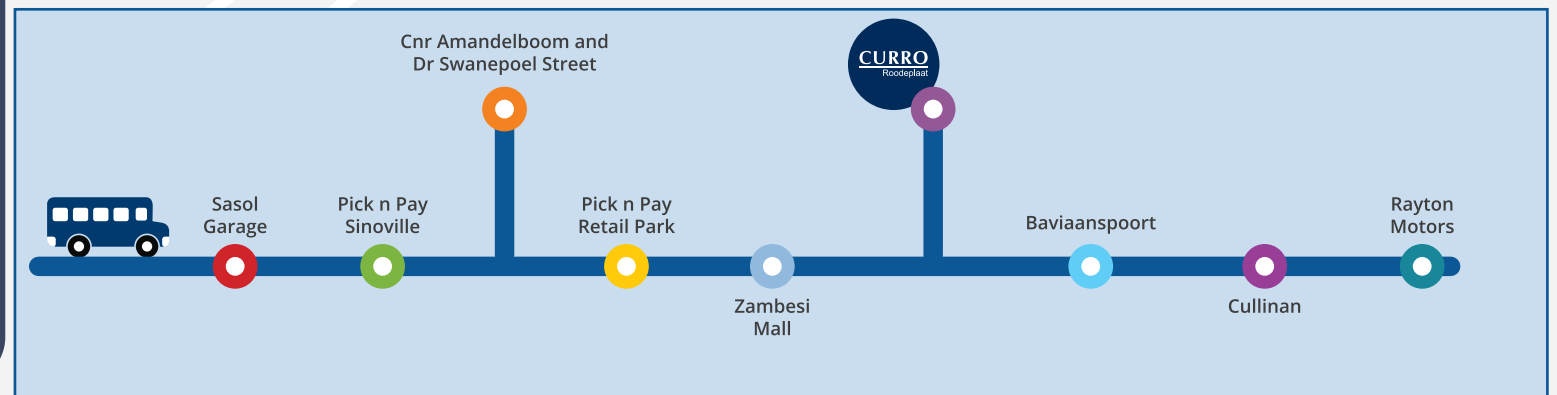

Pretoria North, Cullinan, Rayton

Bus route Curro Roodeplaat

Route	Pickup/drop-off area	Mornings	Mondays to Thursdays				Fridays			
		Pickup	Early departure	Arrival at drop-off area	Late departure	Arrival drop-off area	Early departure	Arrival at drop-off area	Late departure	Arrival drop-off area
Pretoria North	Sasol Garage in President Steyn Street	06:15	14:30	15:15	16:30	17:25	13:45	14:30	16:15	17:35
	Pick n Pay at Sinoville	06:15	14:30	15:30	16:30	17:30	13:45	14:30	16:15	17:30
	Cnr Amandelboom and Dr Swanepoel Street	06:35	14:30	15:10	16:30	17:10	13:45	14:15	16:15	17:00
	Pick n Pay at Retail Park	06:40	14:30	15:10	16:30	17:20	13:45	14:30	16:15	17:00
	Zambezi Mall	07:10	14:30	14:50	16:30	16:55	13:45	14:10	16:15	16:40
Cullinan/ Rayton	Rayton Motors	06:10	14:30	15:30	No late bus		13:45	14:35	No late bus	No late bus
	Across from the police station in Cullinan	06:25	14:30	15:15	No late bus		13:45	14:15	No late bus	No late bus
	Baviaanspoort	06:45	14:30	14:50	No late bus		13:45	14:15	No late bus	No late bus

Sometimes the bus may be a little bit behind schedule due to unpredictable traffic.

Contact Mr De Villiers for any queries: jacques.d1@curro.co.za

📞 087 287 2568

✉ info.roodeplaat@curro.co.za

🌐 www.curro.co.za

📍 Kameelfontein Road
Kameeldrift, Pretoria, 0129

CURRO

Roodeplaat

#Learners2Leaders