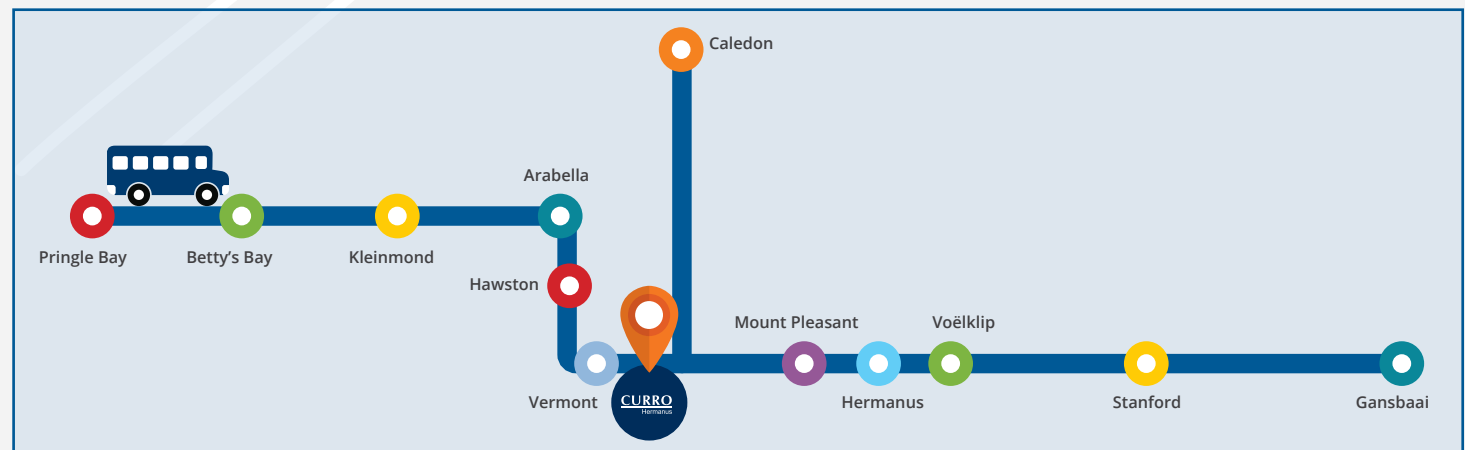

Caledon
Stanford
Hermanus CBD
Pringle Bay
Gansbaai

Bus route

**CURRO
HERMANUS**

ROUTE	Pickup AND drop-off area	MORNINGS	MON. TO THURS.	FRIDAY
		Pick-up	From school	From school
Stanford	De Bron clinic	06:30	16:00	14:00
	Ou Meul Bakkerij	06:45		
Caledon	SPAR	07:00	16:00	14:00
Hermanus CBD	OK Voëlklip	07:00	16:00	14:00
	Checkers parking	07:15		
	Learn to Earn	07:20		
	Mount Pleasant R43	07:25		
	Lenvalco	07:25		
Pringle Bay	Pringle Bay firehouse	06:30	16:00	14:00
	Betty's Bay Caltex	06:45		
	Kleinmond Sasol (pickup area in mornings) Foodzone (drop-off area in afternoons)	06:50		
	Arabella	07:00		
	Vermont Trading Post	07:25		
Gansbaai	Pretorius Saal (pickup area in mornings) Police station (drop-off area in afternoons)	06:30	16:00	14:00

🏠 Curro Road, Sandbaai
Hermanus
7200

#Learners2Leaders

CURRO
Hermanus